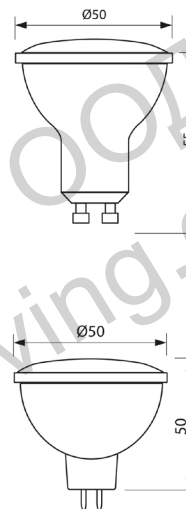

VIVALUX®

XARD LED

Серията XARD LED предлага икономични и универсални решения за заместване на халогенните лампи MR-16, които работят на 12V и JCDR и JDR, които работят на 230V. Лампите са с ъгъл на насочване от 110° и се предлагат в три цветни температури: топло бяла светлина /3000K/; неутрална /4000K/ и дневна светлина /6400K/.

XARD LED series offers cost effective and universal light solutions for replacement of halogen lamps MR-16 operating at 12V and JCDR and JDR operating at 230V. The beam angle is 110° and the lamps are available in three color temperatures: warm white /3000K/; cool light /4000K/ and day light /6400K/.

LED